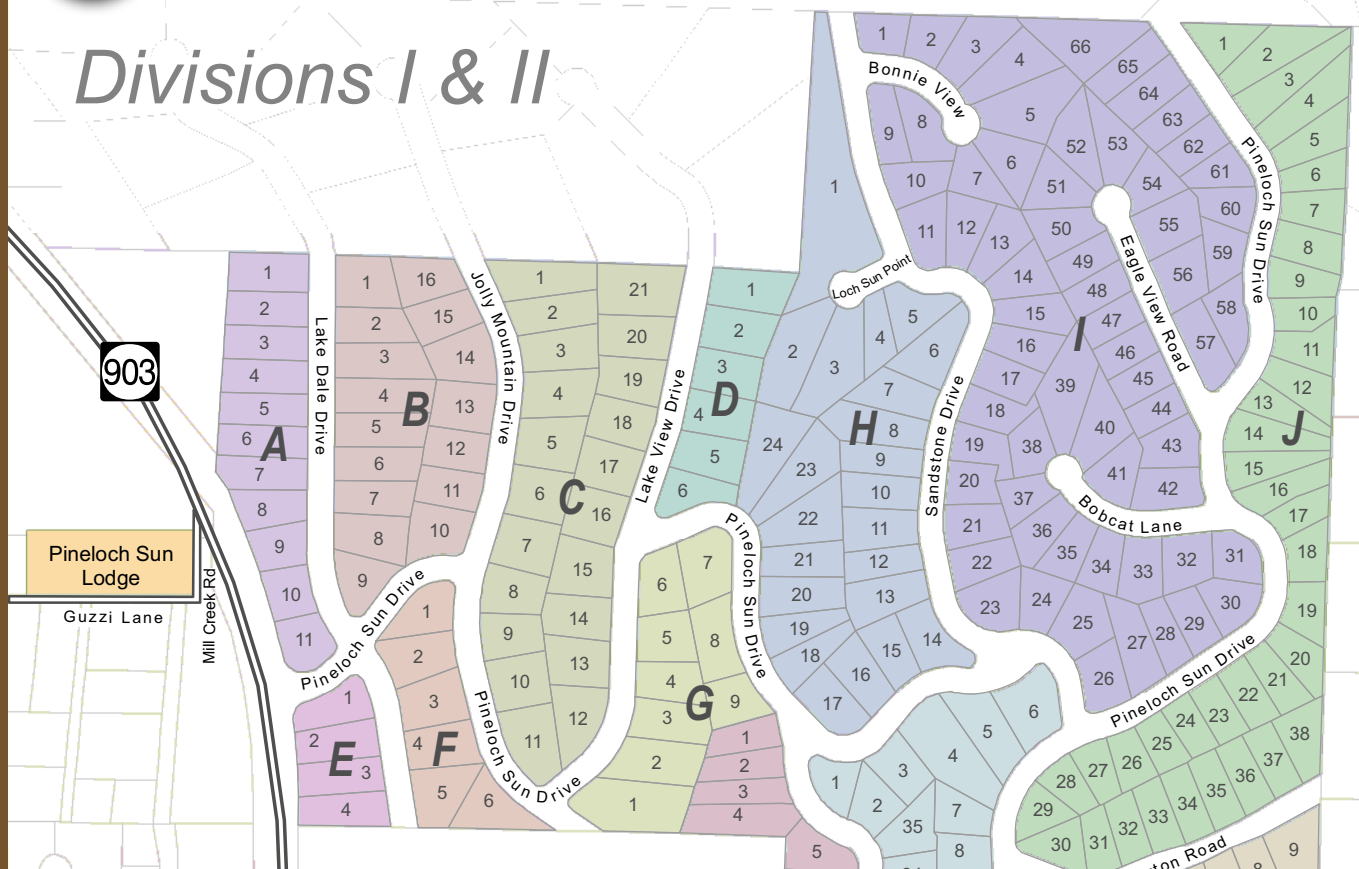

Pine Loch Sun Beach Club

Divisions I & II

Division III

To Hwy 903

April 20, 2010
Data: Kittitas County

0 100 200
Feet

core
GIS
www.coregis.net