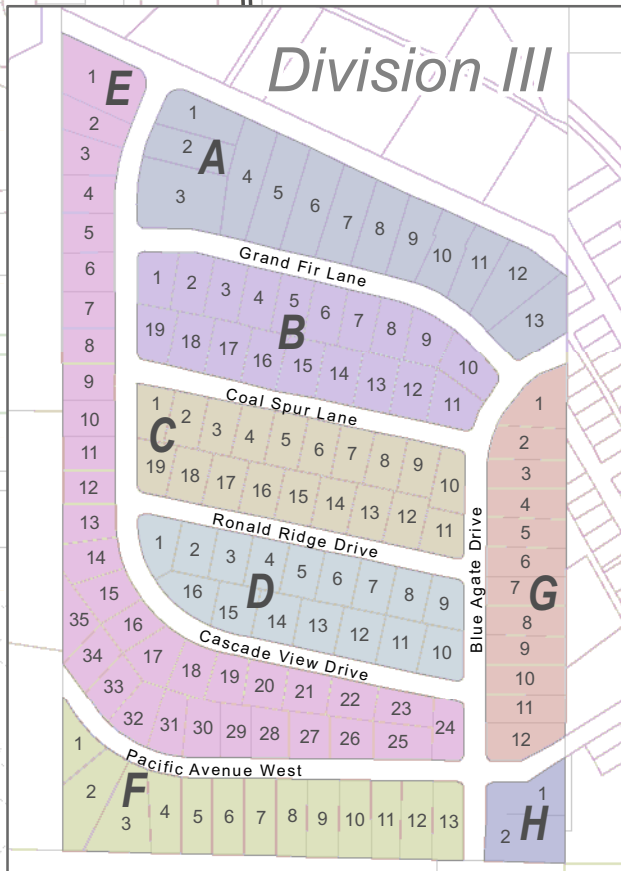

Pine Loch Sun Beach Club

Divisions I & II

Division III

To Hwy 903

April 20, 2010
Data: Kittitas County

0 100 200
Feet

core
GIS
www.coregis.net